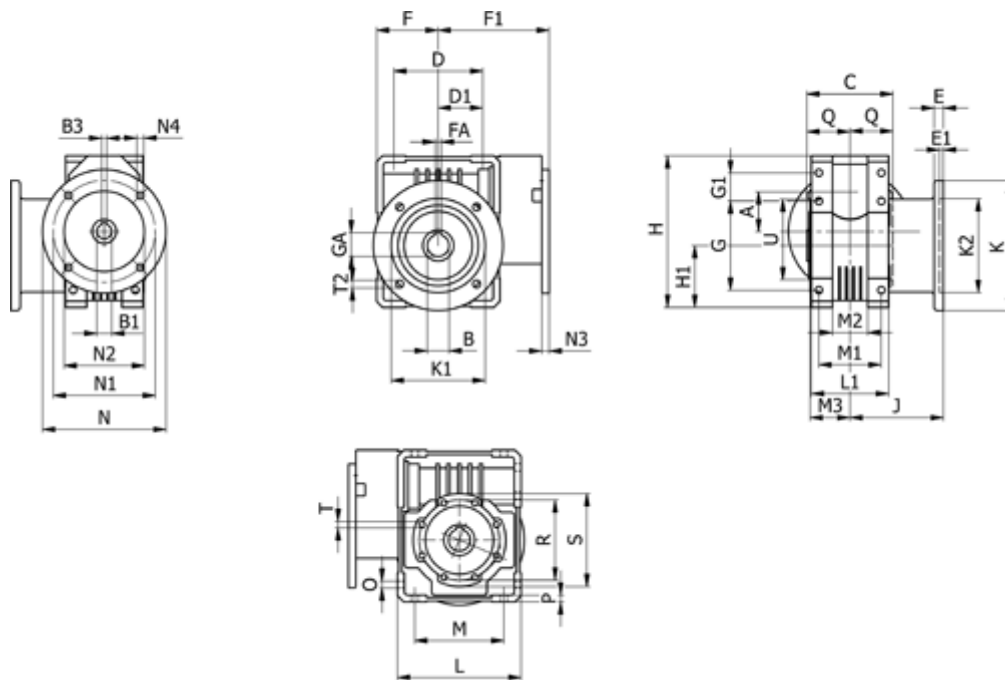

Data Sheet

Article number: 392107506043010

Description: Worm gear
WR 75-UF2-60-80B5, without lubrication

Measures

A = 75.00	E = 12	H = 220.5	M = 102	N4 = M10x13	U = 90
B = 30	E1 = 5	H1 = 87.0	M1 = 165	O = 10.5	
B1 E7 = 19	F = 87	J = 111.0	M2 = 130	P = 9	
B2 = 21.8	F1 = 164	K = 200	M3 = 12	Q = 40	
B3 H9 = 6	FA = 8	K1 = 165	N = 200	R = 110	
C = 127	G = 126	K2 = 130	N1 = 165	S = 125	
D = 109.5	G1 = 46.5	L = 59	N2 = 130	T = M8x14	
D1 = 46.5	GA = 33.3	L1 = 126	N3 = 12.0	T2 = 12.5	